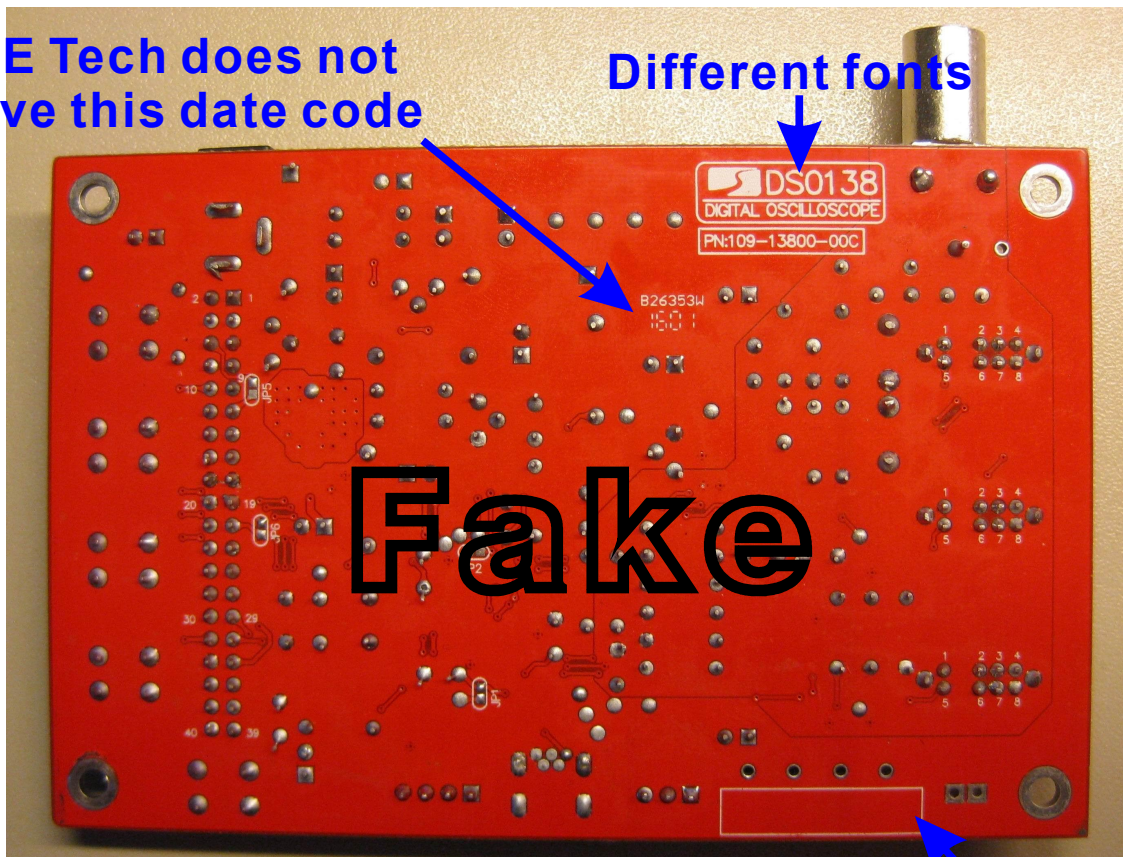

Fake DS0138 vs Genuine DS0138

JYE Tech does not have this date code

Different fonts

No sticker

Unique product ID